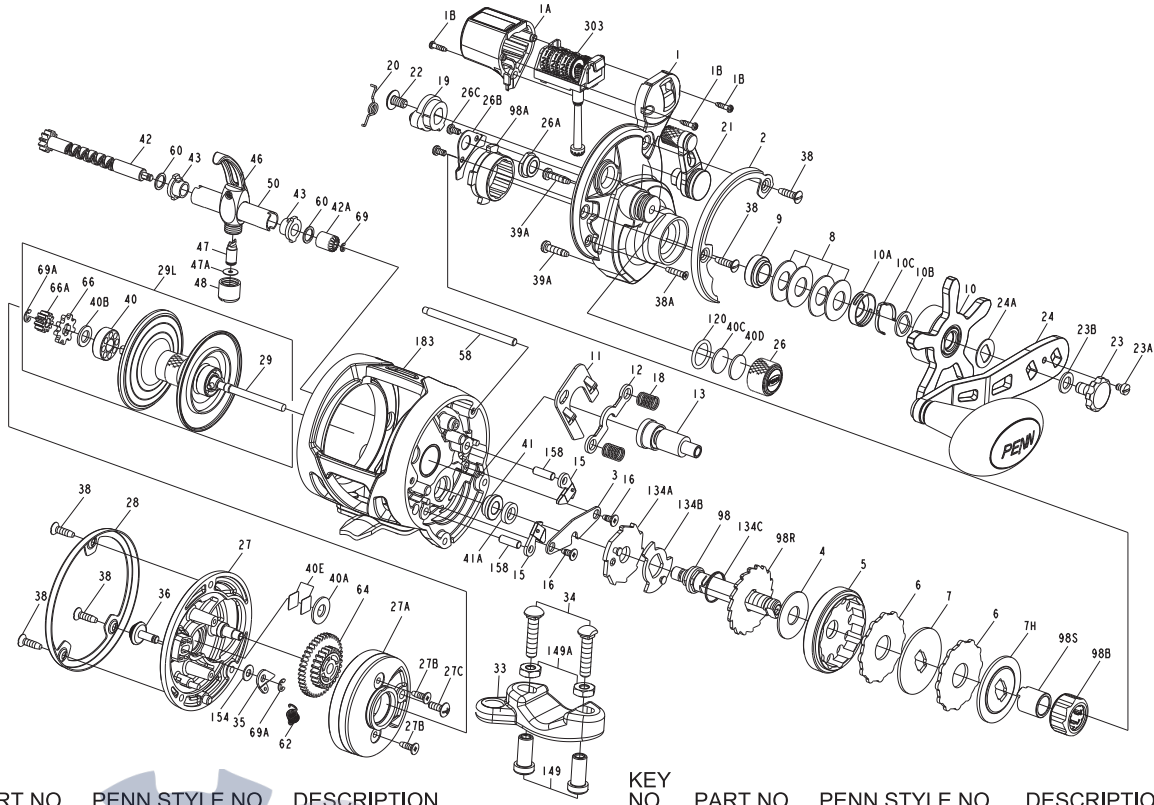

PARTS LIST FOR WAR15LWLC and WAR20LWLC
 REEL ASM. Nos. 1366188(WAR15LWLC)&1366193(WAR20LWLC)

KEY NO.	PART NO.	PENN STYLE NO.	DESCRIPTION	KEY NO.	PART NO.	PENN STYLE NO.	DESCRIPTION
1	1383081	1-WAR15LWLC	Right Side Plate Assembly(15)	35	1383037	35-WAR15LW	Click Tongue
1	1383082	1-WAR20LWLC	Right Side Plate Assembly(20)	36	1383038	36-WAR15LW	Click Button
1A	1383083	1A-WAR15LWLC	Line Counter Cover	38	1383039	38-WAR15LW	Screw (5 req)
1B	1383084	1B-WAR15LWLC	Screw, L.C.Cover(3req)	38A	1383040	38A-WAR15LW	Screw
2	1383085	2-WAR15LWLC	Right Side Ring	39A	1383041	39A-WAR15LW	Screw(2req)
3	1384179	3-WAR15LW	Bridge	40	1383042	40-WAR15LW	Ball Bearing
4	1382976	4-WAR15LW	Drag Washer	40A	1383043	40A-WAR15LW	Washer
5	1382977	5-WAR15LW	Main Gear	40B	1383044	40B-WAR15LW	Felt Washer
6	1382978	6-WAR15LW	Tabbed Drag Washer(2 req)	40C	1383045	40C-WAR15LW	Washer, Acetal Thrust
7	1382999	7-WAR15LW	Keyed Metal Drag Washer	40D	1383046	40D-WAR15LW	Washer, Rubber Thrust
7H	1383000	7H-WAR15LW	Heavy Metal Drag Washer	40E	1383047	40E-WAR15LW	Thrust Washer (2req)
8	1383001	8-WAR15LW	Spring Washer (4 req)	41	1383048	41-WAR15LW	Bushing
9	1384180	9-WAR15LW	Spacing Sleeve	41A	1384181	41A-WAR15LW	Bushing
10	1383002	10-WAR15LW	Star Drag	42	1385461	42-WAR15LWLC	Worm Shaft Assembly(15)
10A	1383003	10A-WAR15LW	Star Click Retainer	42	1385462	42-WAR20LWLC	Worm Shaft Assembly(20)
10B	1383004	10B-WAR15LW	Star Click Washer	42A	1384183	42A-WAR15LWLC	Gear, L.C. Drive
10C	1383005	10C-WAR15LW	Star Click Spring	43	1383051	43-WAR15LW	Worm Shaft Bushing(2req)
11	1383006	11-WAR15LW	Eccentric Jack	46	1383052	46-WAR15LW	Line Guide Assembly
12	1383007	12-WAR15LW	Pinion Yoke	47	1383053	47-WAR15LW	Line Guide Pawl
13	1383008	13-WAR15LW	Pinion	47A	1383054	47A-WAR15LW	Pawl Shim
15	1383009	15-WAR15LW	Anti Reverse Dog(2 req)	48	1383055	48-WAR15LW	Line Guide Nut
16	1383010	16-WAR15LW	Screw (2 req)	50	1383056	50-WAR15LW	Worm Shield(15)
18	1383011	18-WAR15LW	Pinion Yoke Spring (2 req)	50	1383057	50-WAR20LW	Worm Shield(20)
19	1383012	19-WAR15LW	Eccentric	58	1383058	58-WAR15LW	Line Guide Post(15)
20	1383013	20-WAR15LW	Eccentric Spring	58	1383059	58-WAR20LW	Line Guide Post(20)
21	1383014	21-WAR15LW	Eccentric Lever	60	1383060	60-WAR15LW	Worm Shaft Washer(2req)
22	1383015	22-WAR15LW	Eccentric Screw	62	1383061	62-WAR15LW	Spring
23	1383016	23-WAR15LW	Handle Assembly Screw	64	1383062	64-WAR15LW	Idler Gear
23A	1383017	23A-WAR15LW	Handle Lock Screw	66	1383063	66-WAR15LW	Click Ratchet
23B	1383018	23B-WAR15LW	Handle Screw Washer	66A	1383064	66A-WAR15LW	Spool Gear
24	1383019	24-WAR15LW	Handle Assembly	69	1383065	69-WAR15LW	Retainer Ring
24A	1383020	24A-WAR15LW	Handle Thrust Washer	69A	1383066	69A-WAR15LW	Retainer Ring (2 req)
26	1383021	26-WAR15LW	Spool Tension Control Cap	98	1383067	98-WAR15LW	Main Gear Shaft
26A	1383022	26A-WAR15LW	Bushing	98A	1383068	98A-WAR15LW	Clutch Housing
26B	1383023	26B-WAR15LW	Clutch Retainer	98B	1384182	98B-WAR15LW	Clutch
26C	1383024	26C-WAR15LW	Screw(2req)	98R	1383069	98R-WAR15LW	Anti Reverse Ratchet
27	1383086	27-WAR15LWLC	Left Side Plate(15)	98S	1383070	98S-WAR15LW	Clutch Sleeve
27	1383087	27-WAR20LWLC	Left Side Plate(20)	120	1383071	120-WAR15LW	O-Ring
27A	1383027	27A-WAR15LW	Bearing Housing	134A	1383072	134A-WAR15LW	Clutch Recover Plate
27B	1383028	27B-WAR15LW	Screw(2req)	134B	1383073	134B-WAR15LW	Clutch Recover Support Plate
27C	1383029	27C-WAR15LW	Screw	134C	1383074	134C-WAR15LW	Clutch Recover Spring
28	1383030	28-WAR15LW	Left Side Ring	149	1184702	149-045	Rod Clamp Nut (2 req)
29	1383031	29-WAR15LW	Spool (15)	149A	1184706	149-200	Hex Nut (2 req)
29	1383032	29-WAR20LW	Spool (20)	154	1383077	154-WAR15LW	Click Button Washer
29L	1383033	29L-WAR15LW	Spool Assembly(15)	158	1383078	158-WAR15LW	Dog Pin(2req)
29L	1383034	29L-WAR20LW	Spool Assembly(20)	183	1383079	183-WAR15LW	Frame Assembly(15)
33	1182754	33-113	Rod Clamp	183	1383080	183-WAR20LW	Frame Assembly(20)
34	1182788	34-045	Screw (2 req)	303	1383274	303-WAR15LWLC	Counter Wheel Assembly